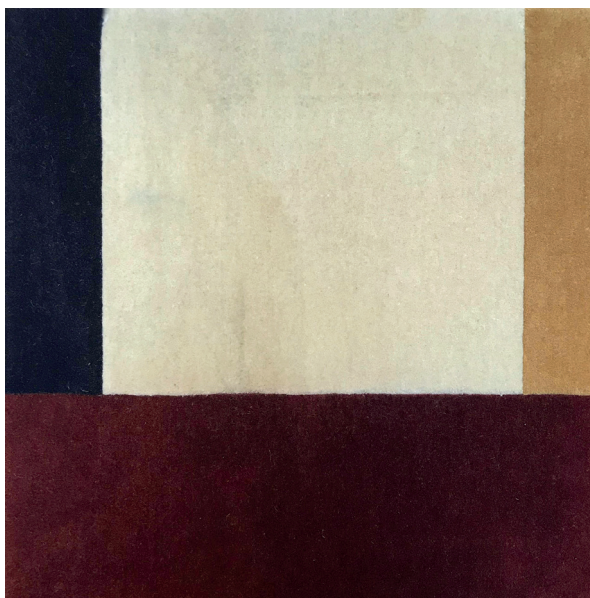

Carpet in wool with multicolored geometric design. Each piece is entirely hand tufted and is the result of an unparalleled know-how.

---

#### FINISHES

WOOL

SILK

WOOL/SILK

---

#### DIMENSIONS

CUSTOM

---

BLUE/CREAM/  
BROWN/OCHRE