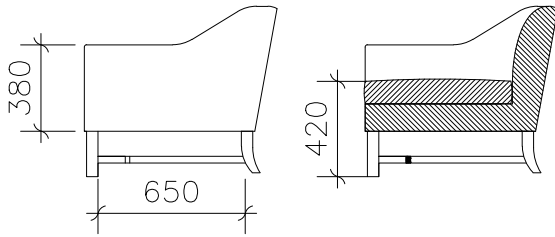

MICHELE BÖNAN
I N T E R I O R S

CONTACT

Limonaia Torrigiani
Via dei serragli 144/146,
50124 Firenze FI Ph. +39 055
0541106
info@michelebonaninteriors.com
michelebonaninteriors.com

EPIC

CODE: DV-10

Sofa made of outer boar leather and cashmere upholstery.

DIMENSIONS

W: 180 cm / D: 85 cm / H: 75 cm

FINISHES

PICKLED OAK

CASHMERE