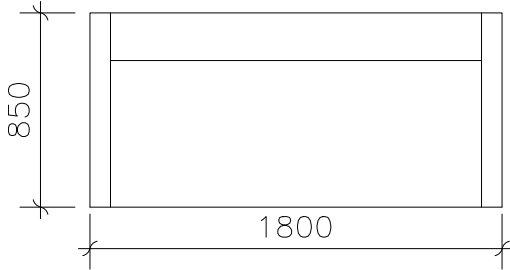

MICHELE BÖNAN
I N T E R I O R S

CONTACT

Limonaia Torrigiani
Via dei serragli 144/146,
50124 Firenze FI Ph. +39 055
0541106
info@michelebonaninteriors.com
michelebonaninteriors.com

EPIC

CODE: DV-10

Sofa made of outer boar leather and cashmere upholstery.

DIMENSIONS

W: 180 cm / D: 85 cm / H: 75 cm

FINISHES

PICKLED OAK

CASHMERE