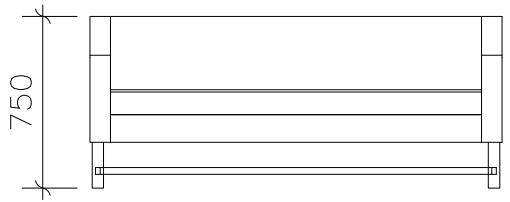

MICHELE BÖNAN
I N T E R I O R S

CONTACT

Limonaia Torrigiani
Via dei serragli 144/146,
50124 Firenze FI Ph. +39 055
0541106
info@michelebonaninteriors.com
michelebonaninteriors.com

EPIC

CODE: DV-10

Sofa made of outer boar leather and cashmere upholstery.

DIMENSIONS

W: 180 cm / D: 85 cm / H: 75 cm

FINISHES

PICKLED OAK

CASHMERE