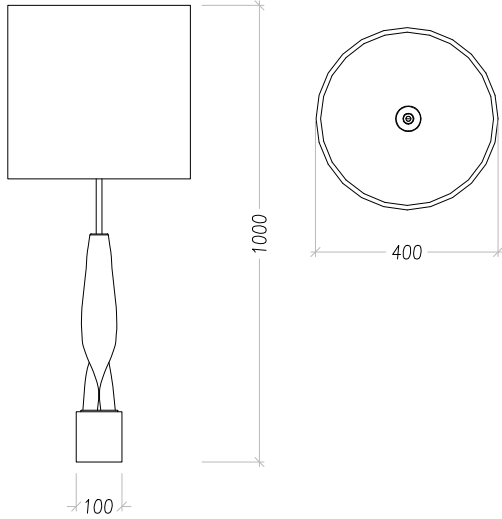

MICHELE BÖNAN
I N T E R I O R S

CONTACT

Limonaia Torrigiani
Via dei serragli 144/146,
50124 Firenze FI Ph. +39 055
0541106
info@michelebonaninteriors.com
michelebonaninteriors.com

GIO

CODE: LMP-01

Lamp with a sinuous shape that winds through a wooden shaft to climax in a large black fabric with gold inner lining. The harmonious proportions and the preciousness of the materials make Giò sculpture more than an object.

DIMENSIONS

W: 40 cm / H: 105 cm

FINISHES

BLUE FABRIC

BRASS

GIO CODE: LMP-01