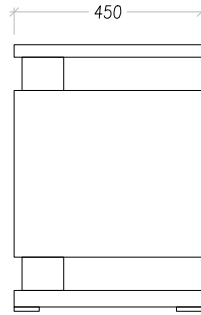

# EMILE

CODE: CM-06

Emile is a side table in walnut structure, characterized by the use of leather both on the drawers and on the top. The distance between the top and the base from the main body interrupts its firmness and creates an alternation of solids and voids, that give the whole a sinuous shape.

DIMENSIONS

W: 30 cm / D: 30 cm / H: 110 cm

FINISHES

PCKLED  
PADOUK

LEATHER

EMILE CODE: CM-06