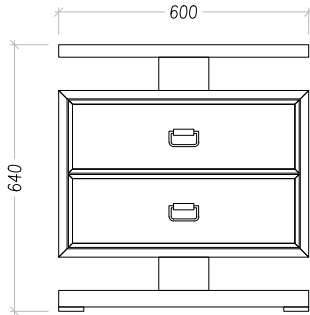

# EMILE

CODE: CM-06

Emile is a side table in walnut structure, characterized by the use of leather both on the drawers and on the top. The distance between the top and the base from the main body interrupts its firmness and creates an alternation of solids and voids, that give the whole a sinuous shape.

DIMENSIONS

W: 30 cm / D: 30 cm / H: 110 cm

FINISHES

PCKLED  
PADOUK

LEATHER

EMILE CODE: CM-06