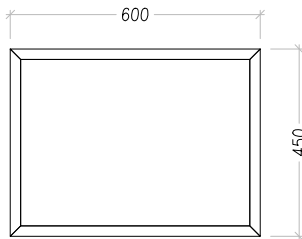

# EMILE

CODE: CM-06

Emile is a side table in walnut structure, characterized by the use of leather both on the drawers and on the top. The distance between the top and the base from the main body interrupts its firmness and creates an alternation of solids and voids, that give the whole a sinuous shape.

DIMENSIONS

W: 30 cm / D: 30 cm / H: 110 cm

FINISHES

PCKLED  
PADOUK

LEATHER

EMILE CODE: CM-06