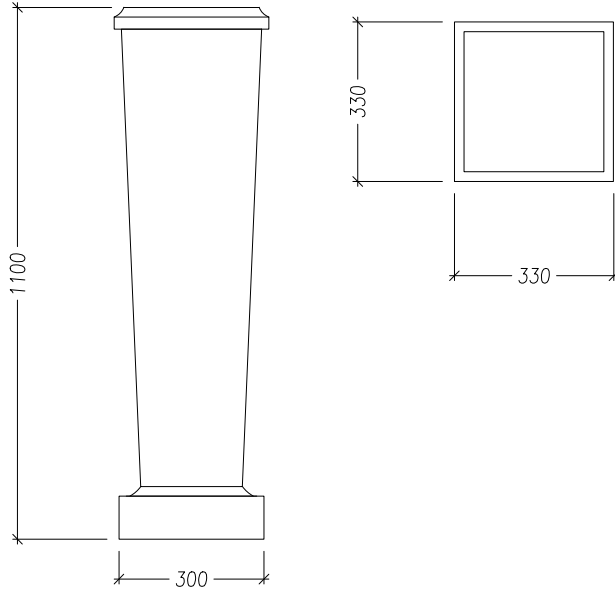

MICHELE BÖNAN
I N T E R I O R S

CONTACT
Limonaia Torrigiani
Via dei serragli 144/146,
50124 Firenze FI Ph. +39 055
0541106
info@michelebonaninteriors.com
michelebonaninteriors.com

COLUMN

CODE: CL-03

Elegant column entirely realized in 90 gloss walnut.

DIMENSIONS

W: 30 cm / D: 30 cm / H: 110 cm

FINISHES

WALNUT

COLUMN CODE: CL-03