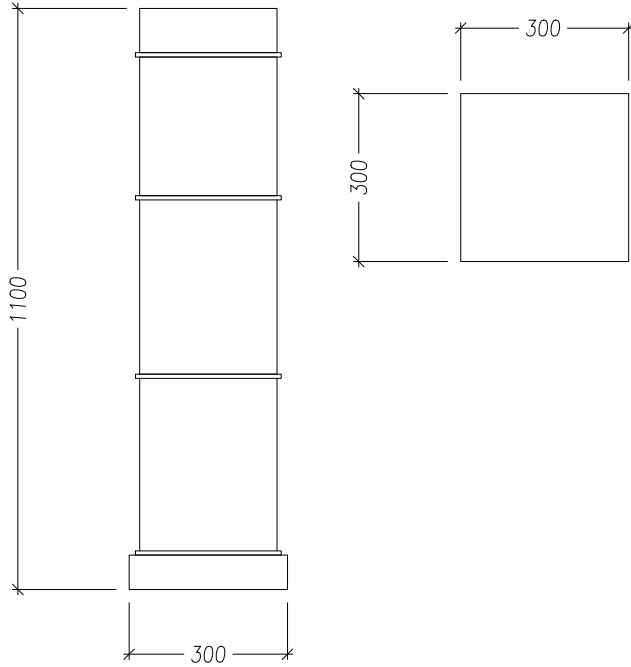

MICHELE BÖNAN
I N T E R I O R S

CONTACT

Limonaia Torrigiani
Via dei serragli 144/146,
50124 Firenze FI Ph. +39 055
0541106
info@michelebonaninteriors.com
michelebonaninteriors.com

COLUMN

CODE: CL-02

Refined column characterized by a black lacquer structure. The brass frames every side and the dark marble is used for the baseboard and the top.

DIMENSIONS

W: 30 cm / D: 30 cm / H: 110 cm

FINISHES

BRASS

BLACK
LACQUER

DARK MARBLE

COLUMN CODE: CL-02