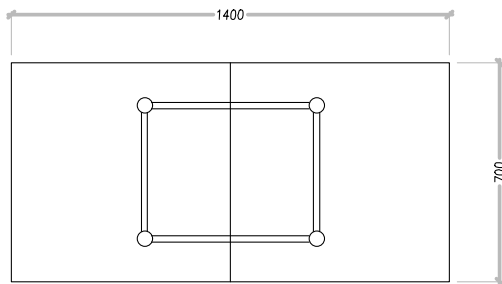

MICHELE BÖNAN
I N T E R I O R S

CONTACT

Limonaia Torrigiani
Via dei serragli 144/146,
50124 Firenze FI Ph. +39 055
0541106
info@michelebonaninteriors.com
michelebonaninteriors.com

KARL

CODE: CT-08

Karl, seemingly a typical coffee table, hides various surprises. With its pickled oak body, available in three finishes, it covers a hidden system that makes Karl become both taller and longer. The perfect match of elegance and functionality.

DIMENSIONS

W: 140 cm / D: 70 cm / H: 45 cm

FINISHES

PADOUK