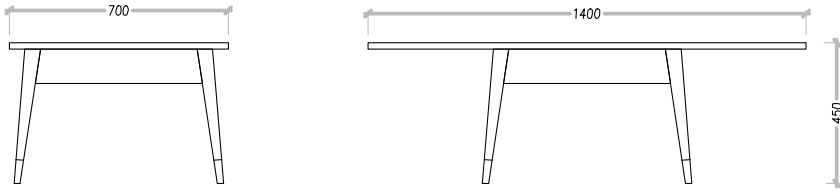

MICHELE BÖNAN
I N T E R I O R S

CONTACT

Limonaia Torrigiani
Via dei serragli 144/146,
50124 Firenze FI Ph. +39 055
0541106
info@michelebonaninteriors.com
michelebonaninteriors.com

KARL

CODE: CT-08

Karl, seemingly a typical coffee table, hides various surprises. With its pickled oak body, available in three finishes, it covers a hidden system that makes Karl become both taller and longer. The perfect match of elegance and functionality.

DIMENSIONS

W: 140 cm / D: 70 cm / H: 45 cm

FINISHES

PADOUK