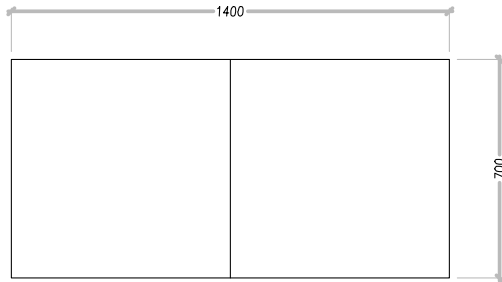

MICHELE BÖNAN
I N T E R I O R S

CONTACT

Limonaia Torrigiani
Via dei serragli 144/146,
50124 Firenze FI Ph. +39 055
0541106
info@michelebonaninteriors.com
michelebonaninteriors.com

KARL

CODE: CT-08

Karl, seemingly a typical coffee table, hides various surprises. With its pickled oak body, available in three finishes, it covers a hidden system that makes Karl become both taller and longer. The perfect match of elegance and functionality.

DIMENSIONS

W: 140 cm / D: 70 cm / H: 45 cm

FINISHES

PADOUK