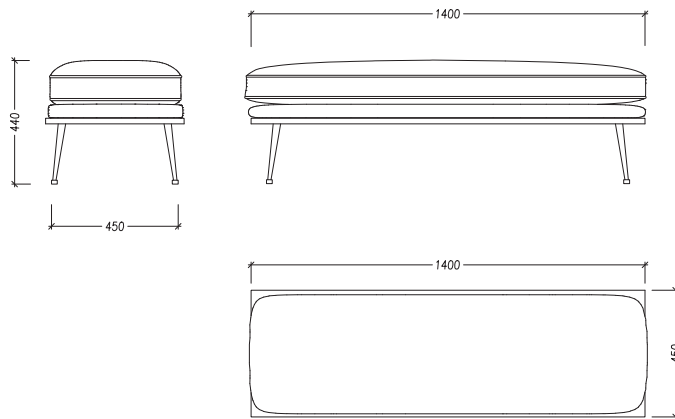

Beverly is an extremely versatile bench, which adapts to any environment bringing a touch of elegance. The strongly horizontal feature of the bench is emphasized by the delicacy of the metal legs, which seem to make the seat float in space.

DIMENSIONS

W: 45cm / D: 140cm / H: 44cm

FINISHES

WALNUT

DOVE GREY
VELVET